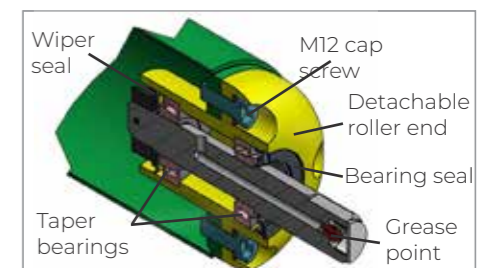

Internal roller bearings (on all MAJOR Swift and Synergy mowers)